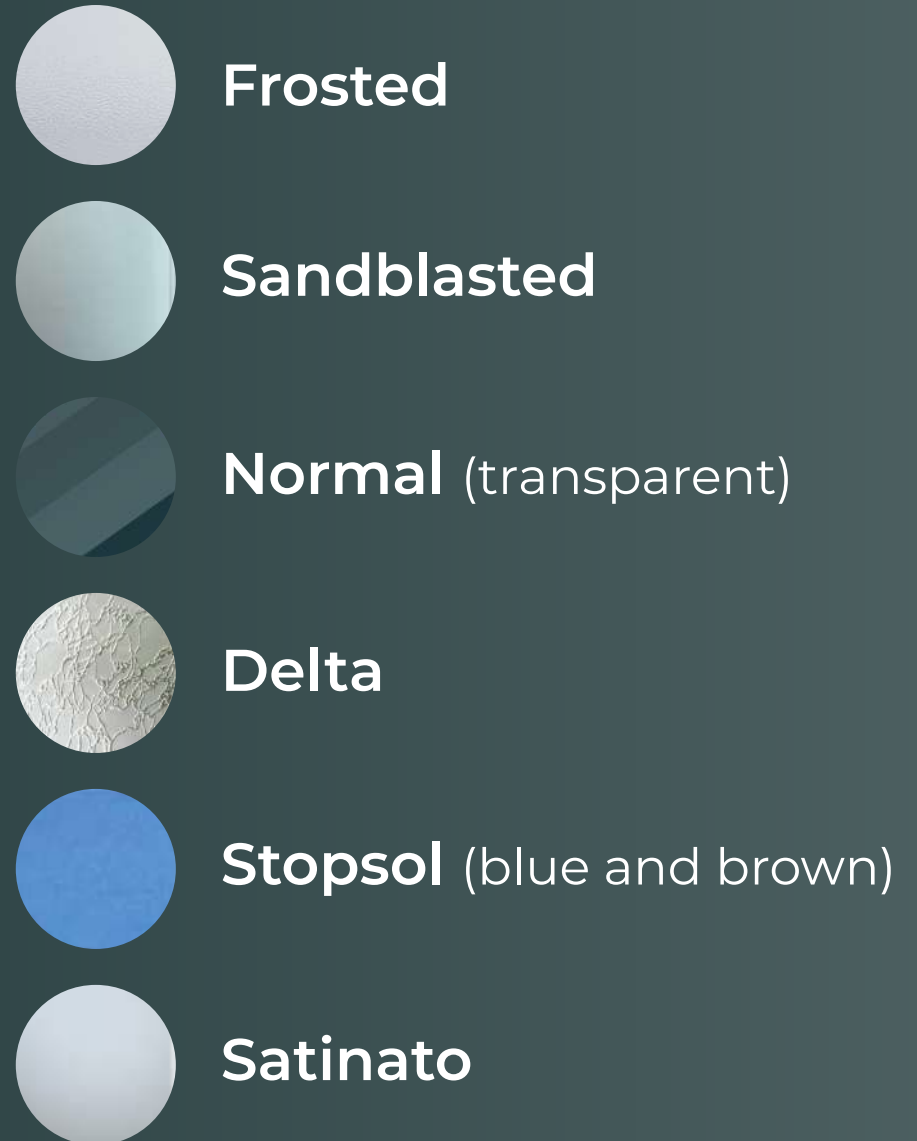

Glass options