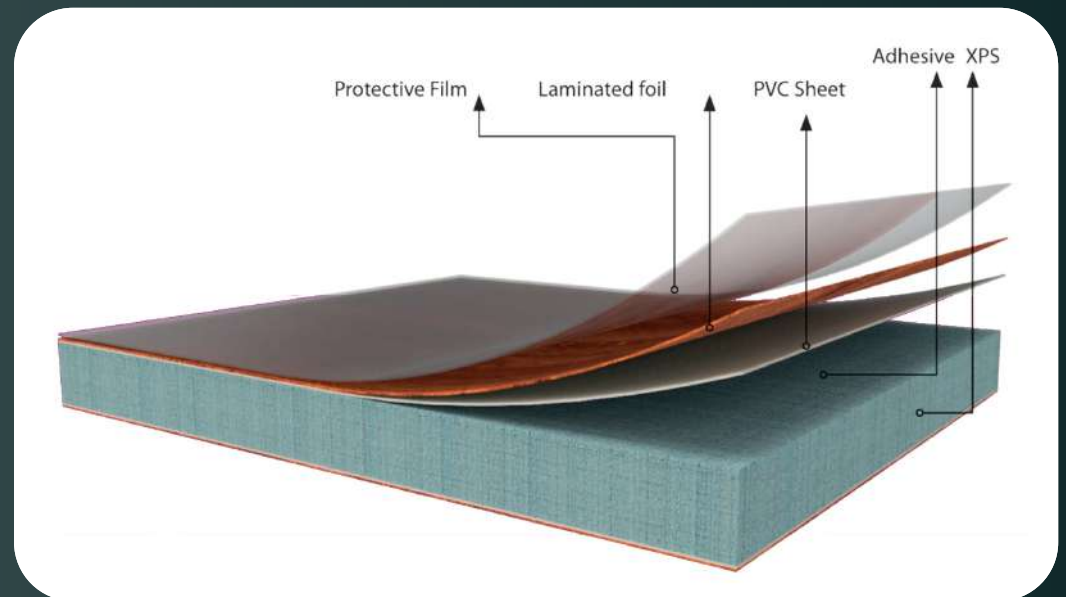

Gray

White

Anthracite

ALUBOND

All **ALUBOND** panels can be made in same shape as INOX panels.

PVC 'SANDWICH' PANELS

SPECIFICATIONS

↔	↕	≡	≡
WIDTH	LENGTH	STYRODUR THICKNESS	PVC PANEL THICKNESS
2000 mm	3000 mm	24 mm	0.80 mm
2000 mm	3000 mm	24 mm	1.00 mm
2000mm	3000 mm	36 mm	1.00 mm
870 mm	1970 mm	24 mm	1.00 mm
870 mm	1970 mm	36 mm	1.00 mm
1250 mm	3000 mm	24 mm	1.00 mm
1250 mm	3000 mm	36 mm	1.00 mm
870 mm	1970 mm	24 mm	1.00 mm
870 mm	1970 mm	36 mm	1.00 mm

COLORS

Golden Oak

Mahogany

Anthracite

White

PVC SHEETS

SPECIFICATIONS

PVC SHEET THICKNESS *(millimeters)*