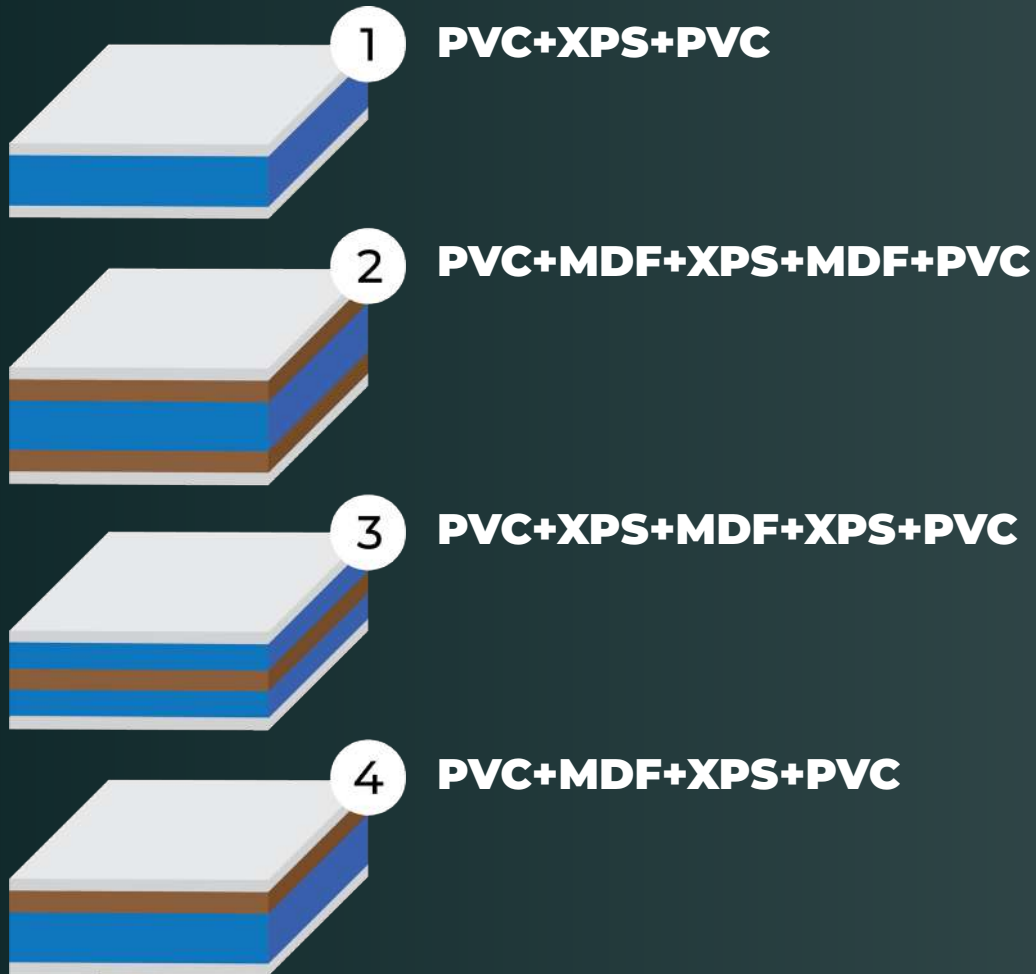

All models can be made without decorative bar, with a white decorative bar or with a golden decorative bar.

Composition options

Standard thickness dimensions are 24-36mm.

● PVC sheet ● XPS sheet ● MDF sheet