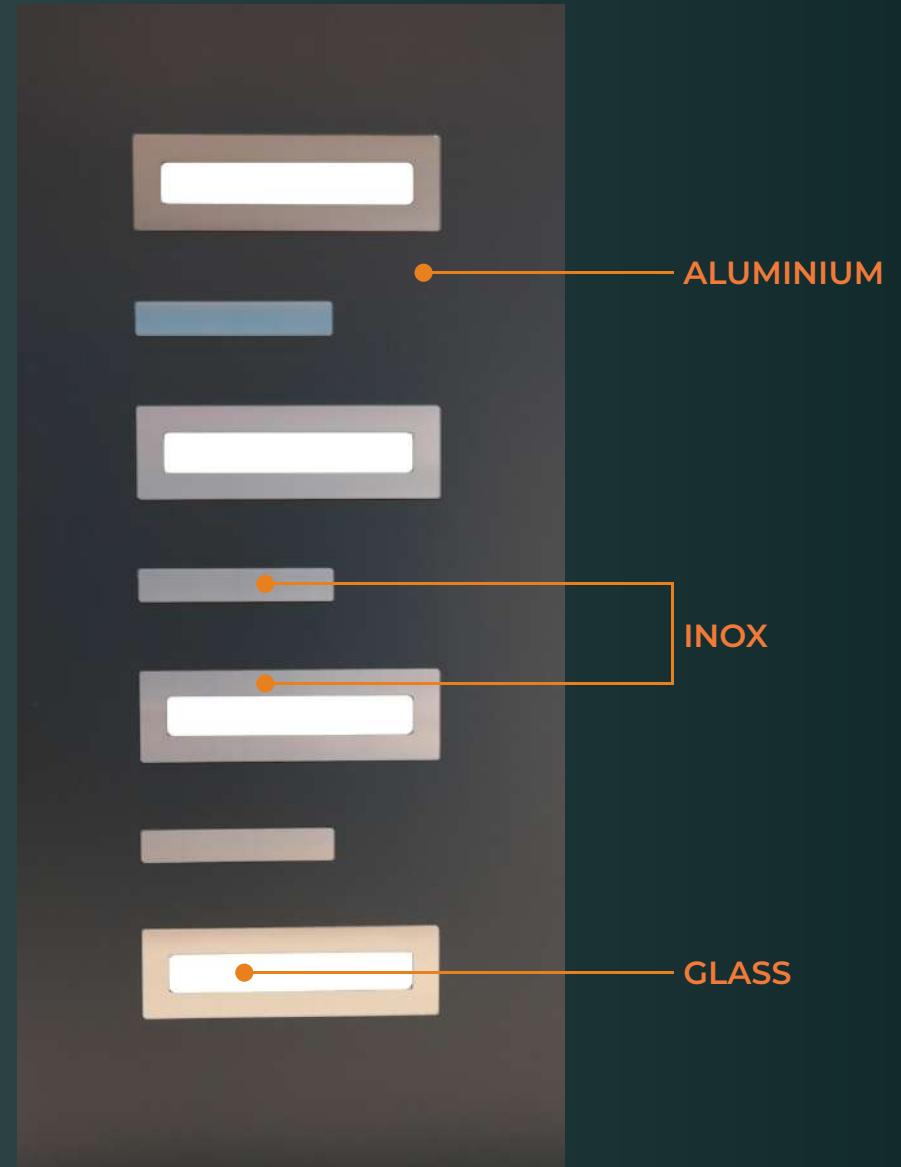

BAU
27-Y

PVC DOORS WITH ADDITIONAL PANELS

All additional panels can be created in same color as a PVC panels.

ALUBOND DOORS

ALUBOND PANELS

SPECIFICATIONS

LENGTH

2000 mm

2000 mm

WIDTH

1000 mm

1000 mm

THICKNESS

24 mm

36 mm

COLORS

Gray

White

Anthracite

ALUBOND

All **ALUBOND** panels can be made in same shape as INOX panels.

PVC 'SANDWICH' PANELS

SPECIFICATIONS

↔	↕	≡	≡
WIDTH	LENGTH	STYRODUR THICKNESS	PVC PANEL THICKNESS
2000 mm	3000 mm	24 mm	0.80 mm
2000 mm	3000 mm	24 mm	1.00 mm
2000mm	3000 mm	36 mm	1.00 mm
870 mm	1970 mm	24 mm	1.00 mm
870 mm	1970 mm	36 mm	1.00 mm
1250 mm	3000 mm	24 mm	1.00 mm
1250 mm	3000 mm	36 mm	1.00 mm
870 mm	1970 mm	24 mm	1.00 mm
870 mm	1970 mm	36 mm	1.00 mm