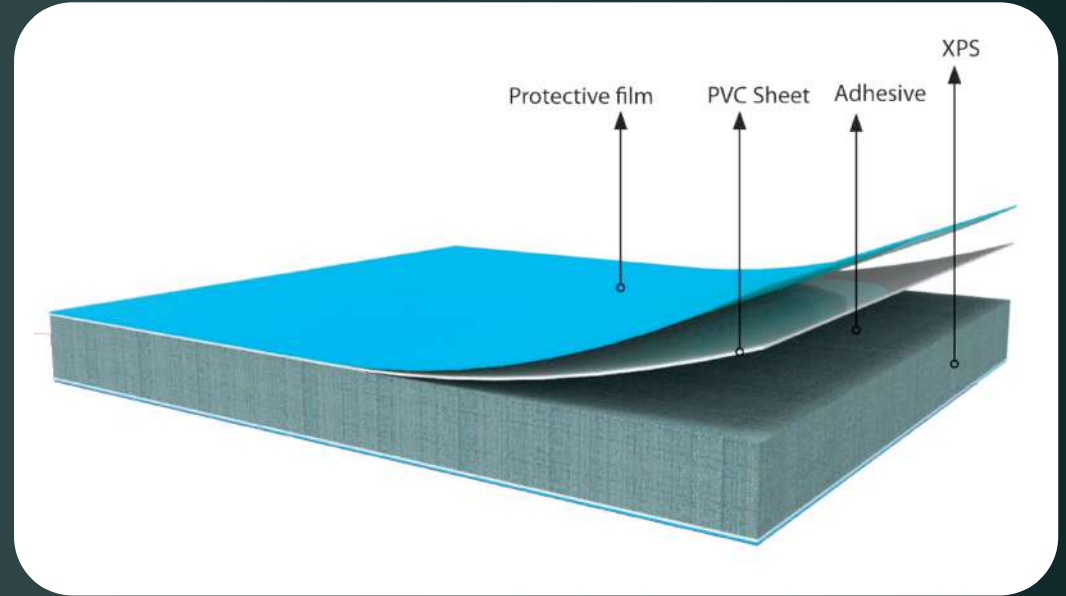

PVC 'SANDWICH' PANELS

SPECIFICATIONS

↔	↕	≡	≡
WIDTH	LENGTH	STYRODUR THICKNESS	PVC PANEL THICKNESS
2000 mm	3000 mm	24 mm	0.80 mm
2000 mm	3000 mm	24 mm	1.00 mm
2000mm	3000 mm	36 mm	1.00 mm
870 mm	1970 mm	24 mm	1.00 mm
870 mm	1970 mm	36 mm	1.00 mm
1250 mm	3000 mm	24 mm	1.00 mm
1250 mm	3000 mm	36 mm	1.00 mm
870 mm	1970 mm	24 mm	1.00 mm
870 mm	1970 mm	36 mm	1.00 mm

COLORS