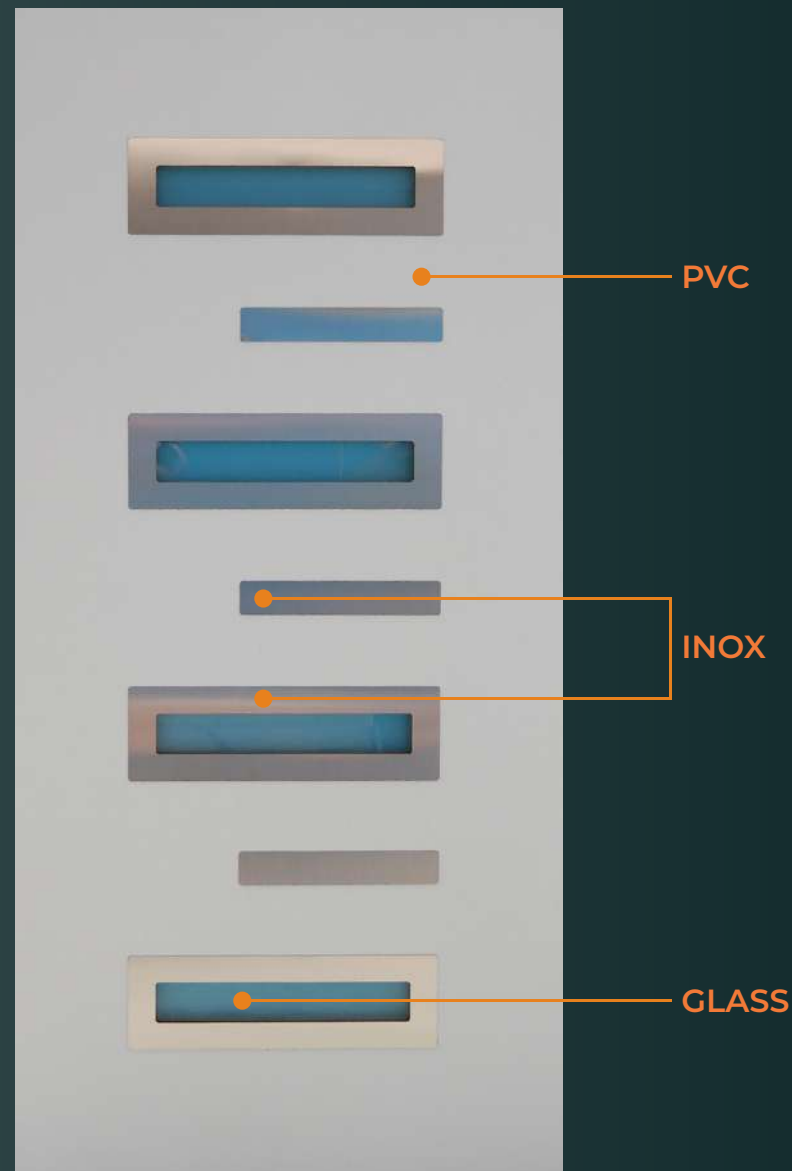

LENGTH

1970 mm

WIDTH

870 mm

THICKNESS

24 mm

1970 mm

870 mm

36 mm

COLORS

Golden Oak

Mahogany

Anthracite

White

Why to choose our INOX panels

Affordable

Utilising Vacuum Forming technology, each INOX door panel is manufactured to exacting standards and hand finished to suit your style and budget.

Highly Customisable

Providing a vast number of styles, glass designs and colours to choose from, we promise that no matter the age, style or aesthetic of your home, we can find the perfect INOX front door for you.